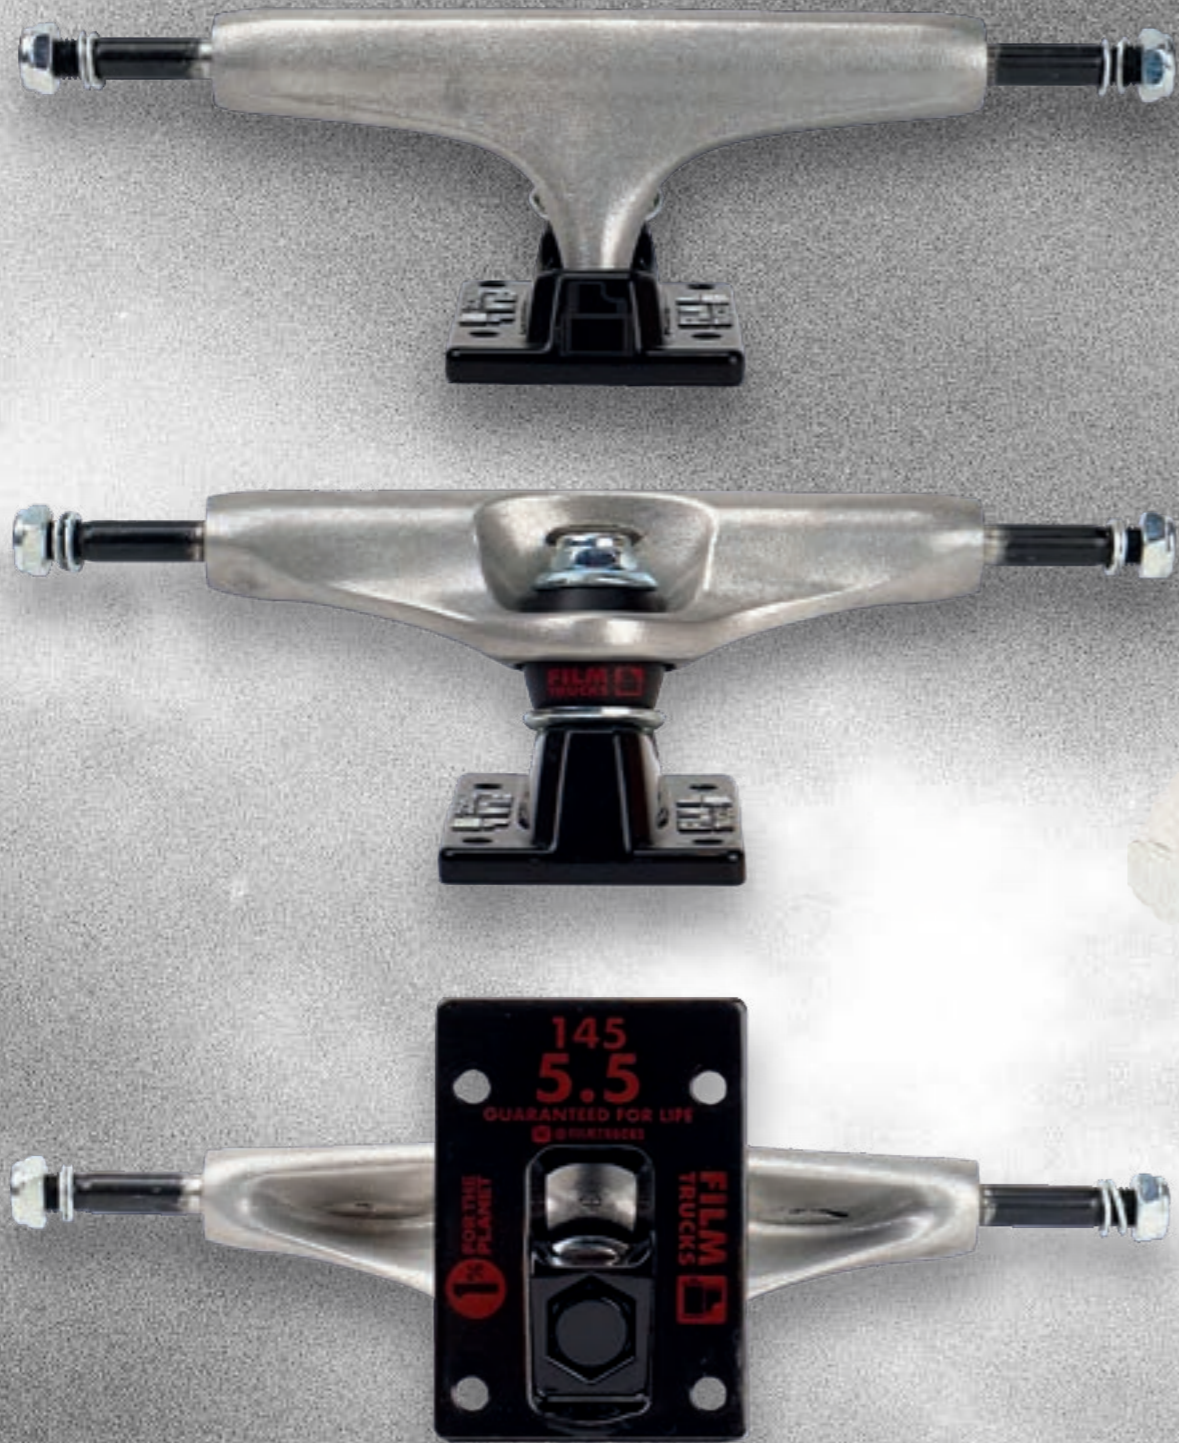

SPECIAL

BLACK GLOSSY BASEPLATE

SILVER POLISHED HANGER
BASEPLATE BLACK GLOSSY
BLACK MEDIUM BUSHINGS
5.0, 5.25, 5.5, 6.0" & 6.5"
125, 135, 145, 155 & 165 MM

INVERTED KINGPIN

INVERTED KINGPIN ALLEN SYSTEM
SILVER POLISHED HANGER & BASEPLATE
BLACK MEDIUM BUSHINGS
5.0, 5.25, 5.5 & 6"
125, 135, 145 & 155 MM