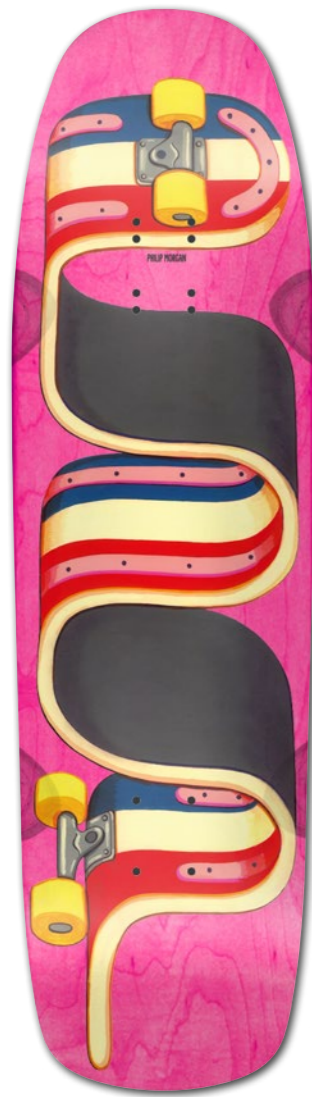

SUNRISE 51 MM 99A
18,5 MM RIDING SURFACE
CLASSIC SHAPE
ALL TERRAIN FORMULA
NO FLAT SPOT GUARANTEED

SUNRISE 52 MM 99A
19 MM RIDING SURFACE
CLASSIC SHAPE
ALL TERRAIN FORMULA
NO FLAT SPOT GUARANTEED

SUNRISE 53 MM 99A
19,5 MM RIDING SURFACE
CLASSIC SHAPE
ALL TERRAIN FORMULA
NO FLAT SPOT GUARANTEED

INTRODUCING
BONJOUR COMPLETES

MODULATOR 7.75' & 8"
CANADIAN MAPLE
SIZE SIDE PRINT
5.25" FILM TRUCKS
ABEC 5 BEARINGS
52 MM 101A WHEELS

LOGO 8"
CANADIAN MAPLE
SIZE SIDE PRINT
5.25" FILM TRUCKS
ABEC 5 BEARINGS
52 MM 101A WHEELS

CAT 8"
CANADIAN MAPLE
SIZE SIDE PRINT
5.25" FILM TRUCKS
ABEC 5 BEARINGS
52 MM 101A WHEELS

SURF CURB 8"
CANADIAN MAPLE
SIZE SIDE PRINT
5.25" FILM TRUCKS
ABEC 5 BEARINGS
52 MM 101A WHEELS

PHILIP MORGAN
9" X 32"
CANADIAN MAPLE
FULL FLUO DIP
WHEEL WELLS
ART BY PHILIP MORGAN