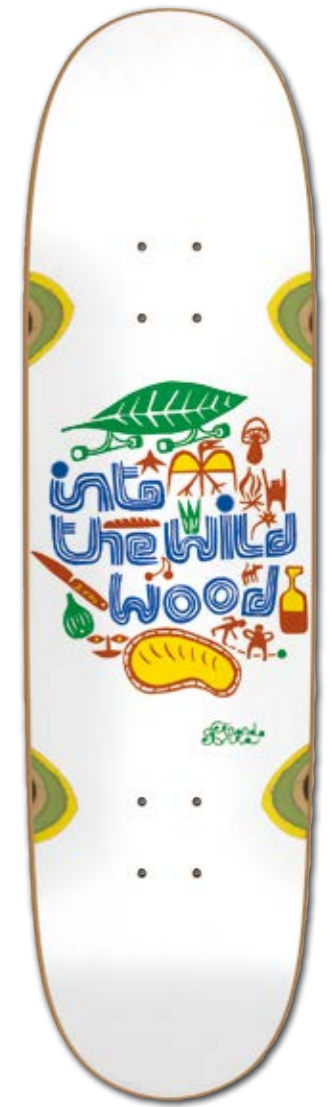

CAT 8"
CANADIAN MAPLE
SIZE SIDE PRINT
5.25" FILM TRUCKS
ABEC 5 BEARINGS
52 MM 101A WHEELS